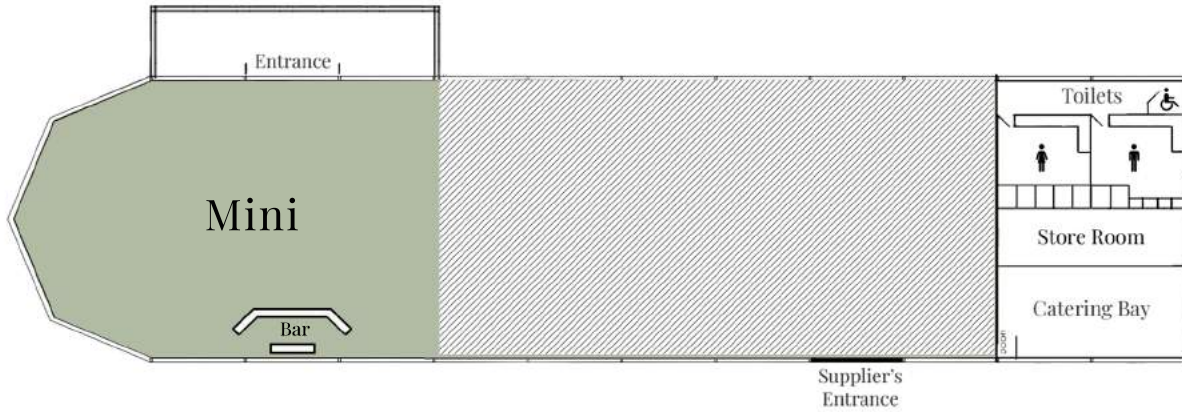

HIRE PRICES

	Mini (up to 100)	Midi (up to 200)	(300)	Max (400)	(500)
Guest Numbers					
Mon - Thurs	£3500	£5500	£8500	£10,000	£11,500
Fri - Sun & Bank Holidays	£6500	£8000	£11,000	£12,500	£14,000