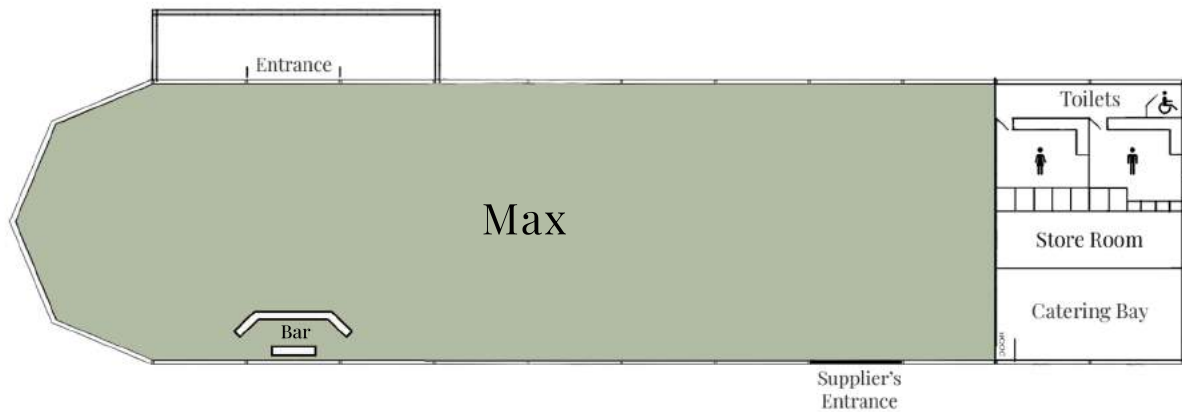

HIRE PRICES

	Mini (up to 100)	Midi (up to 200)	(300)	Max (400)	(500)
Guest Numbers					
Mon - Thurs	£3500	£5500	£8500	£10,000	£11,500
Fri - Sun & Bank Holidays	£6500	£8000	£11,000	£12,500	£14,000