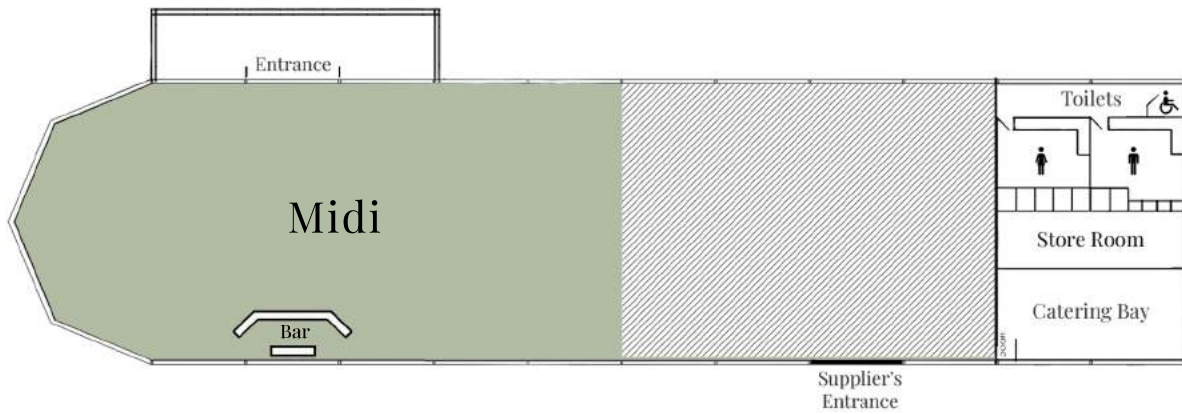

HIRE PRICES

	Mini (up to 100)	Midi (up to 200)	(300)	Max (400)	(500)
Guest Numbers					
Mon - Thurs	£3500	£5500	£8500	£10,000	£11,500
Fri - Sun & Bank Holidays	£6500	£8000	£11,000	£12,500	£14,000